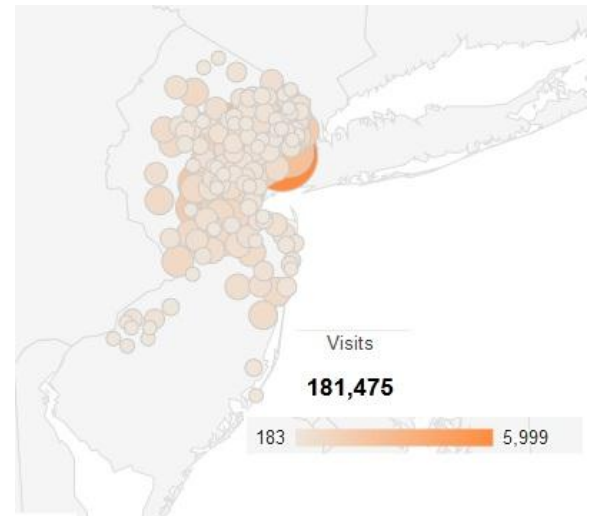

Our birthday party section is linked directly from our home page and we list businesses alphabetically by the type of business it is. On our "overview" page we provide room for an image and a few highlights and then we link to a full listing that includes another image and tons of detail about your business.

www.njplaygrounds.com

PO Box 395, Mount Tabor, NJ 07878

Let the people that LOVE to play find you on njplaygrounds.com!

- Over the past year more than 210,000 unique visitors found our website
- We get an average of 17,000 unique visits and 56,000 page views per month
- During our peak month (7/11) we had over 44,000 unique visits and over 125,000 page views
- We are up 69% from last year in terms of unique visits
- Our Home Page, Biggest and Best Playgrounds and Indoor Places to Play are our most popular pages
- The average visitor stays for approximately 2 minutes
- 81% of our traffic is via Search Engines
- 85% of our traffic was from NJ/NY visitors in the past year
- www.njplaygrounds.com is in the top 3 returns on google searches for "indoor playgrounds nj"
- We have over 2600 fans on Facebook as of Dec 2012 and more than 1700 followers on Twitter